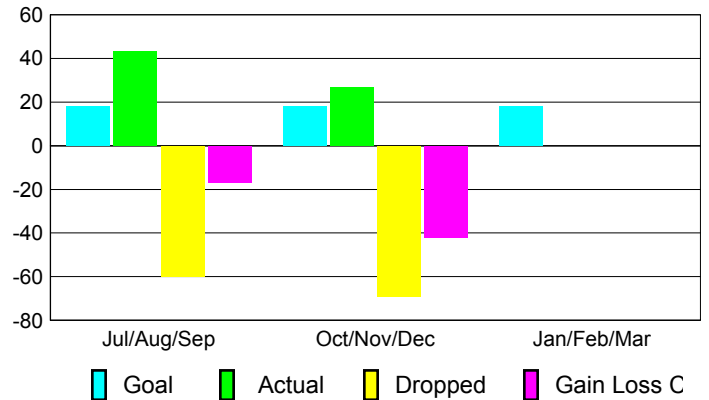

### YTD Status Quo Clubs 2012-2013

Status Quo Clubs Compared to Status Quo Members

## MEMBERSHIP

Membership Results  
2012-2013

Membership  
2011-2012

Month	Net Memb Goal	Actual New Memb	Actual Dropped Memb	Gain/Loss of Memb	Gain/Loss of Memb
Jul/Aug/Sep	18	43	-60	-17	-11
Oct/Nov/Dec	18	27	-69	-42	-26
Jan/Feb/Mar	18				-17
<b>Totals</b>	<b>54</b>	<b>70</b>	<b>-129</b>	<b>-59</b>	<b>-54</b>

### Membership Results 2012-2013

Goal, New, Dropped, Gain/Loss

### Comparison of Membership Gain/Loss

Current Year Compared to the Previous Year