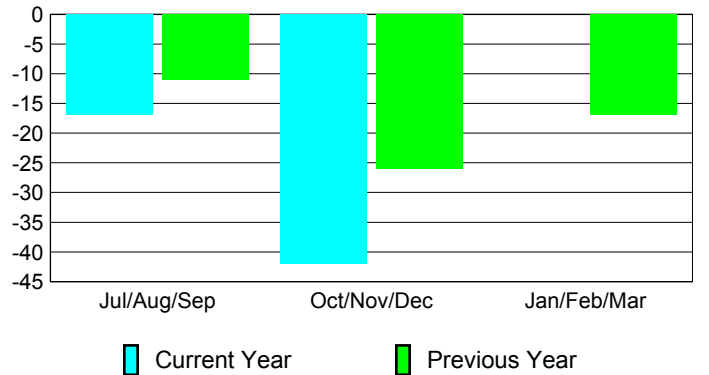

Gender Comparison 2012-2013

Jul/Aug/Sep

Oct/Nov/Dec

Jan/Feb/Mar

Male

Female